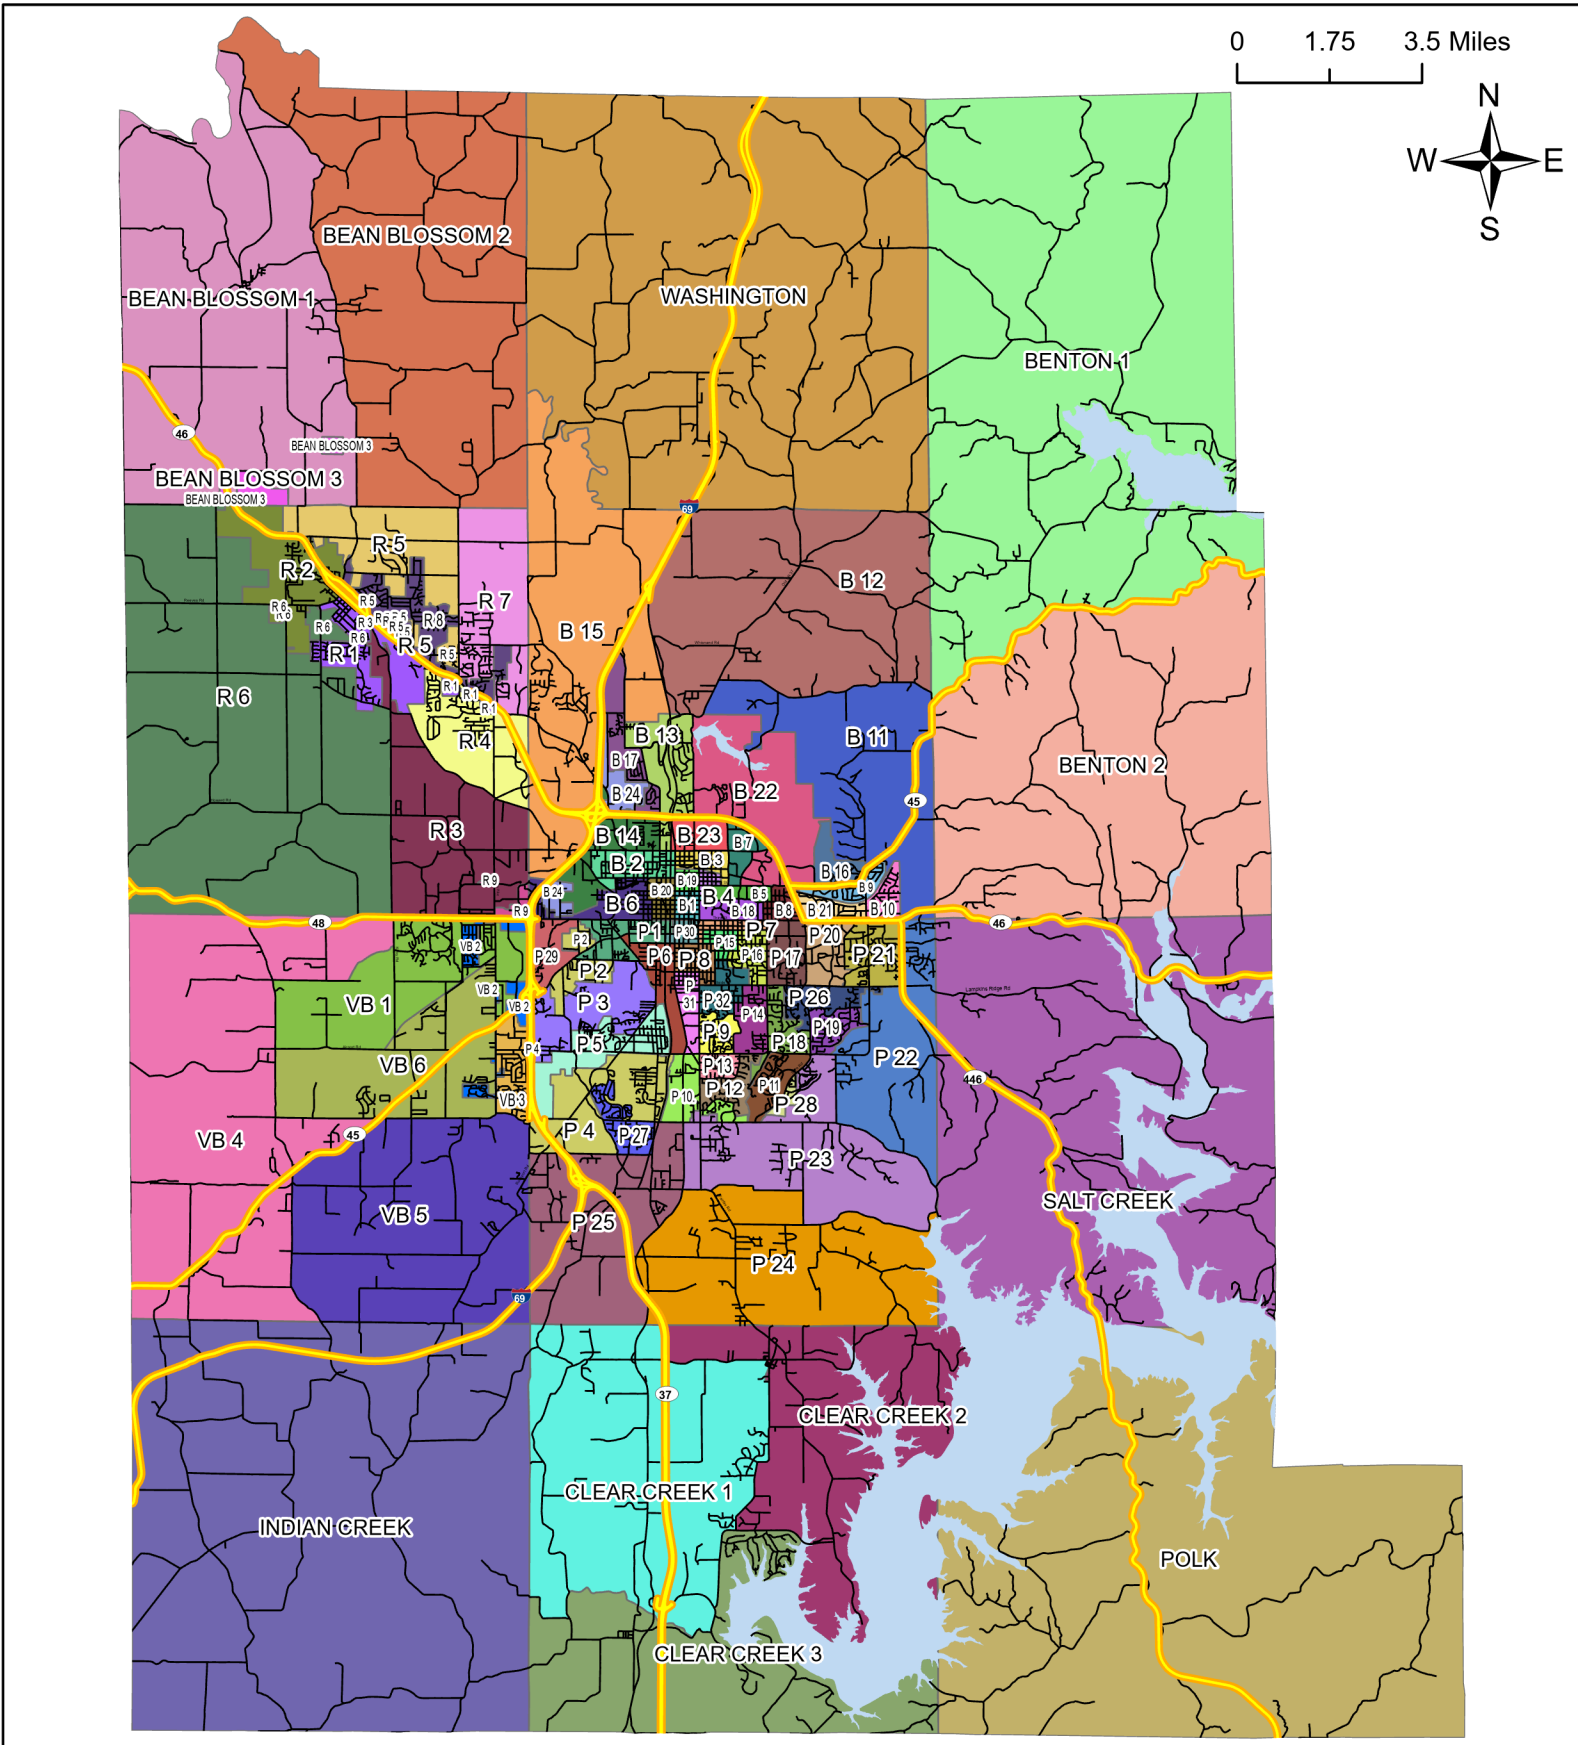

Monroe County Voter Precincts

Adopted January 2022

Visit monroecountyvoters.us for more information.

Created By
Monroe County GIS Division
May 2 2022

Legend

-  Highways
-  Roads
-  Lakes

NOTICE: Government of Monroe County - Indiana, Monroe County does not warrant or guarantee the accuracy of the information contained herein and disclaims any and all liability resulting from any error or omission in this map.