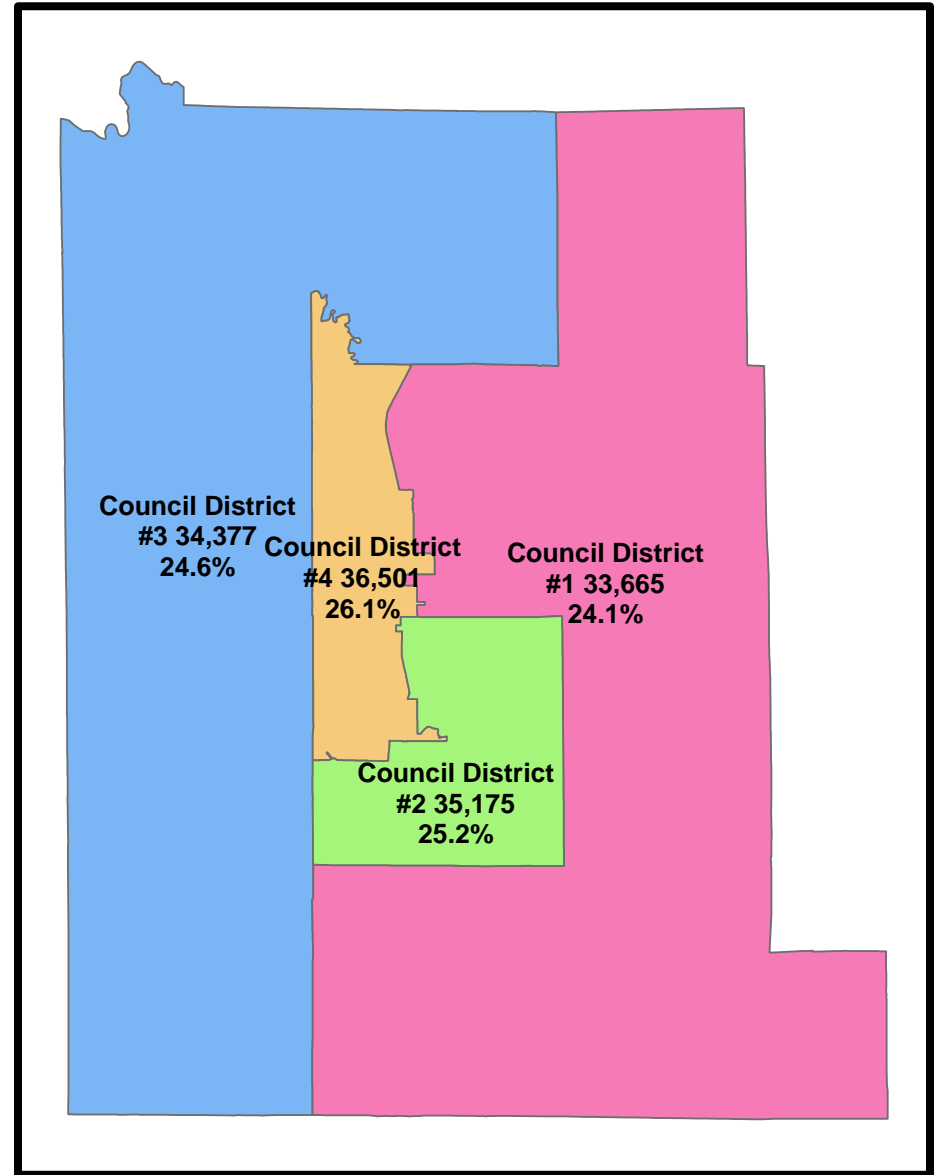

Monroe County

Precinct and District Boundary Committee

County Council

Possible Boundaries

Useful Links

[Web Map](#)

[Public Feedback Survey](#)

Document Created on Nov 10 2021 by MoCo-GIS Division

GIS DISCLAIMER: Monroe County **does not warrant or guarantee** the accuracy of the information contained herein and disclaims any and all liability resulting from any error or omission in this map. The lines and corners represented by GIS do not represent legal boundaries.

Monroe County Council - Test Scenarios

Current County Council Districts.

County Council

Test Scenario A: Add Washington County Council to #3 and Clear Creek to #1

Monroe County Council - Test Scenarios

Test Scenario B: Add Clear Creek 2 and 3 to #1