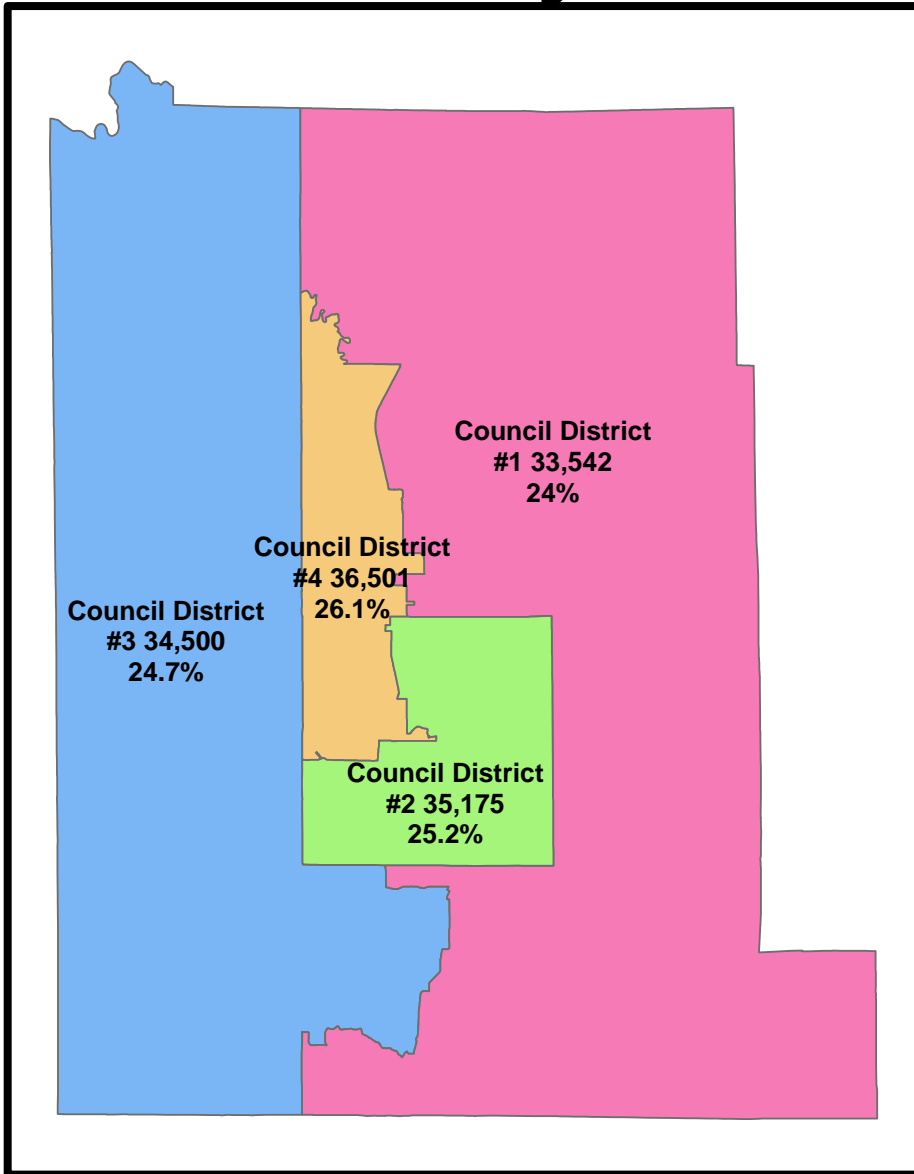

Monroe County Council - Test Scenarios

Current County Council Districts.

County Council

Test Scenario A: Add Washington County Council to #3 and Clear Creek to #1

Monroe County Council - Test Scenarios

Test Scenario B: Add Clear Creek 2 and 3 to #1

Test Scenario C: Add All Clear Creek Precincts to District #1