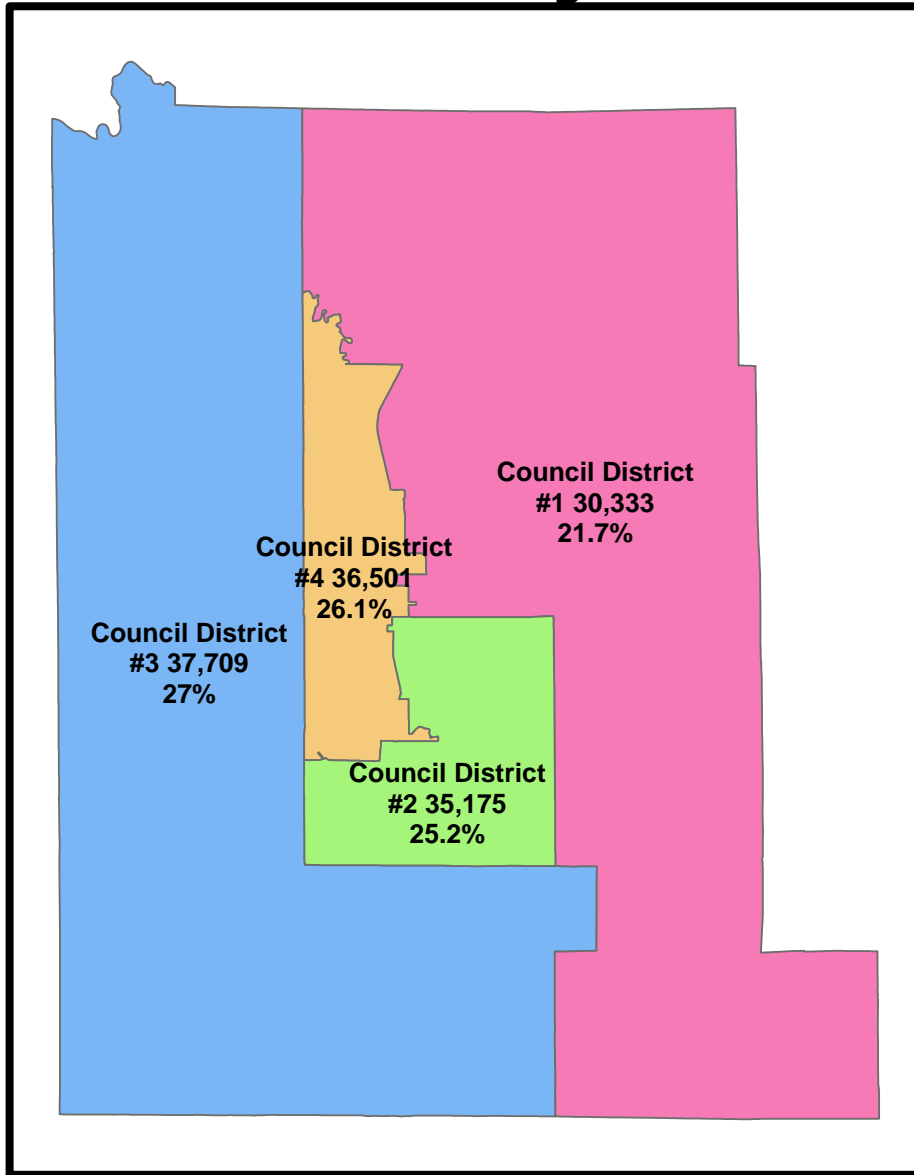

Monroe County

Precinct and District Boundary Committee

County Council

Possible Boundaries

Useful Links

[Web Map](#)

[Public Feedback Survey](#)

Document Created on Nov 10 2021 by MoCo-GIS Division

GIS DISCLAIMER: Monroe County **does not warrant or guarantee** the accuracy of the information contained herein and disclaims any and all liability resulting from any error or omission in this map. The lines and corners represented by GIS do not represent legal boundaries.

Monroe County Council - Test Scenarios

Current County Council Districts.

County Council

Test Scenario A: Add Washington County Council to #3 and Clear Creek to #1

Monroe County Council - Test Scenarios

Test Scenario B: Add Clear Creek 2 and 3 to #1