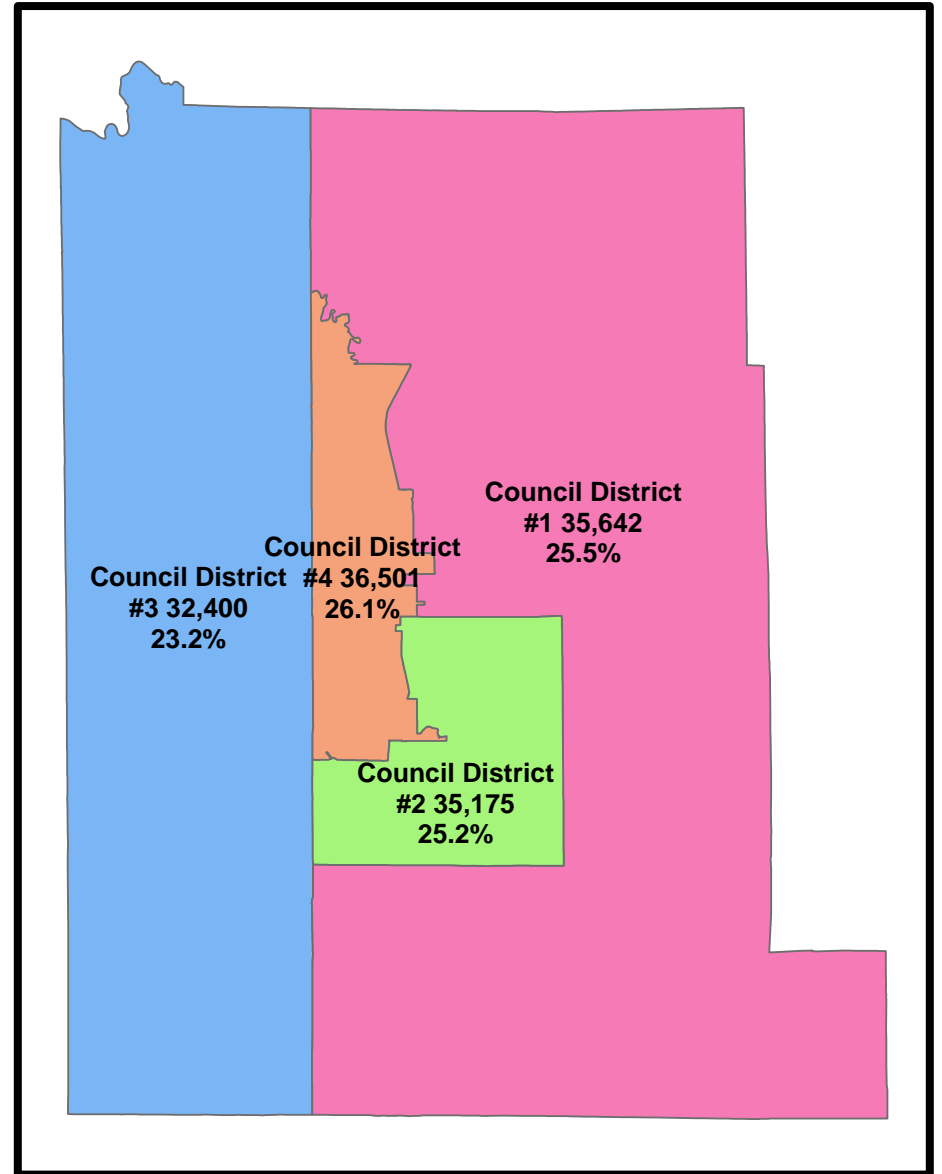

GIS DISCLAIMER: Monroe County **does not warrant or guarantee** the accuracy of the information contained herein and disclaims any and all liability resulting from any error or omission in this map. The lines and corners represented by GIS do not represent legal boundaries.

Monroe County Council - Test Scenarios

Current County Council Districts.

County Council

Test Scenario A: Add Washington County Council to #3 and Clear Creek to #1

Monroe County Council - Test Scenarios

Test Scenario B: Add Clear Creek 2 and 3 to #1

Test Scenario C: Add All Clear Creek Precincts to District #1