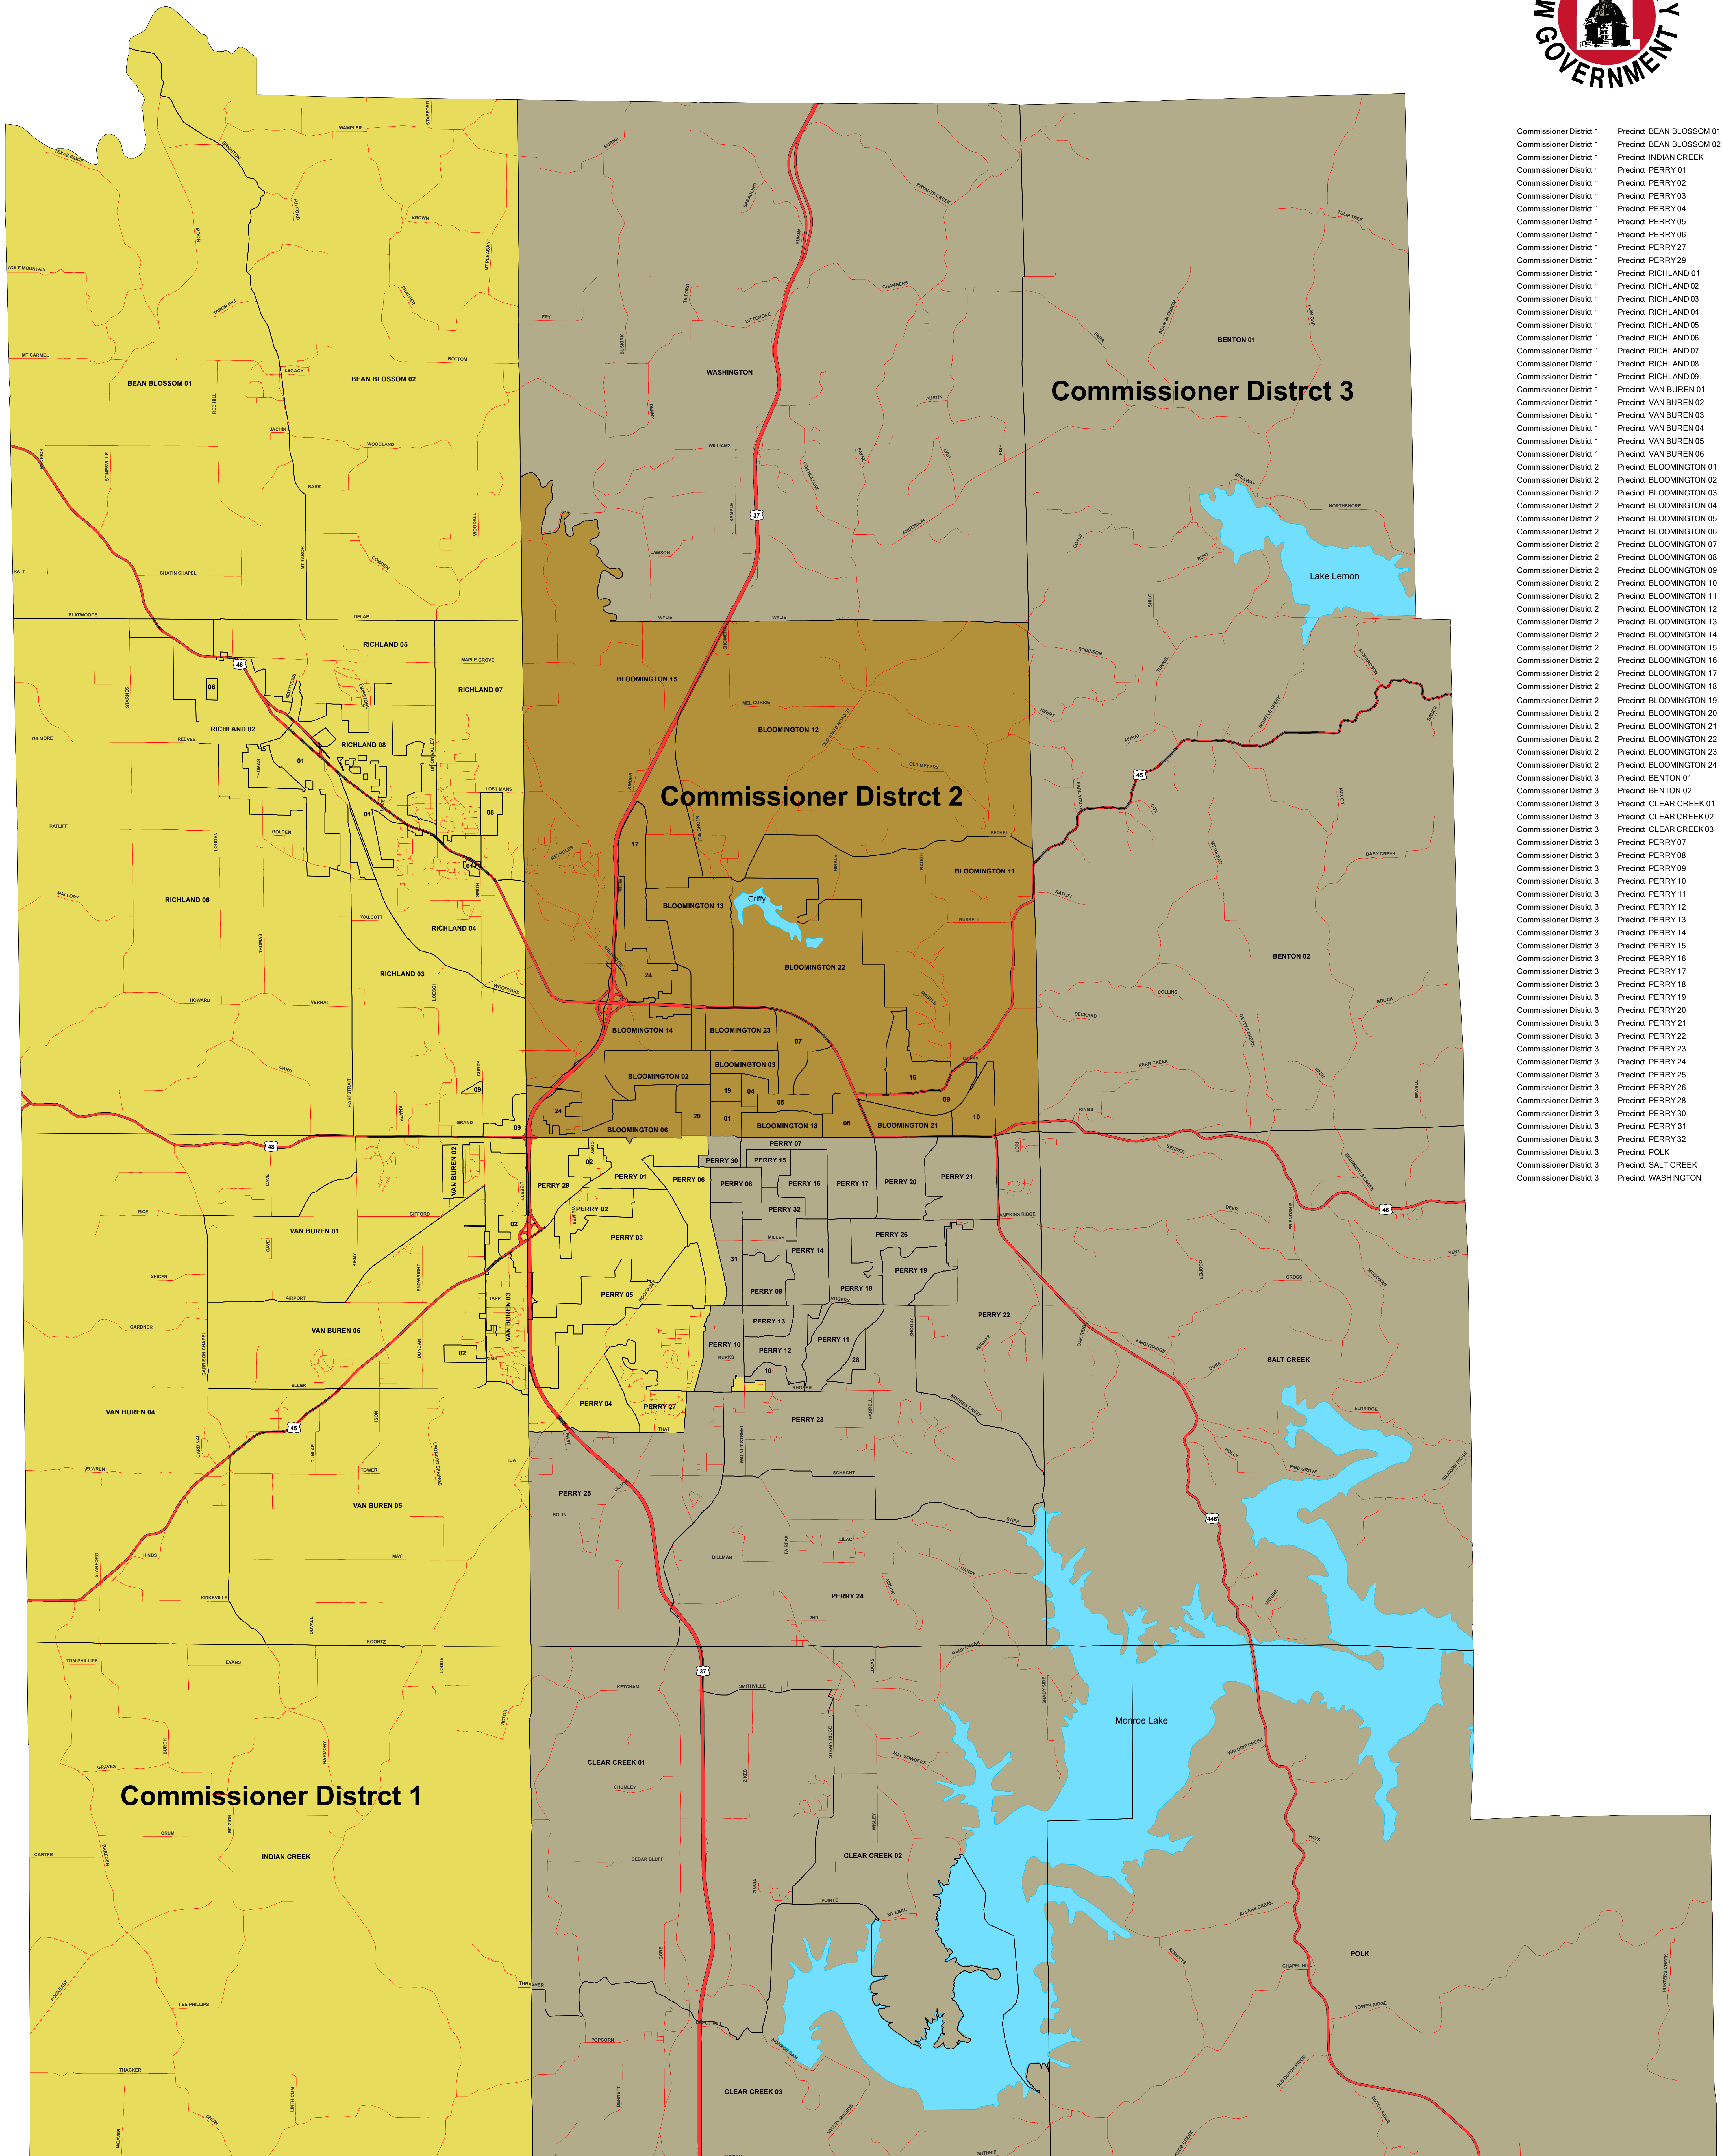

Monroe County, Indiana

2012 Commissioner Districts Map