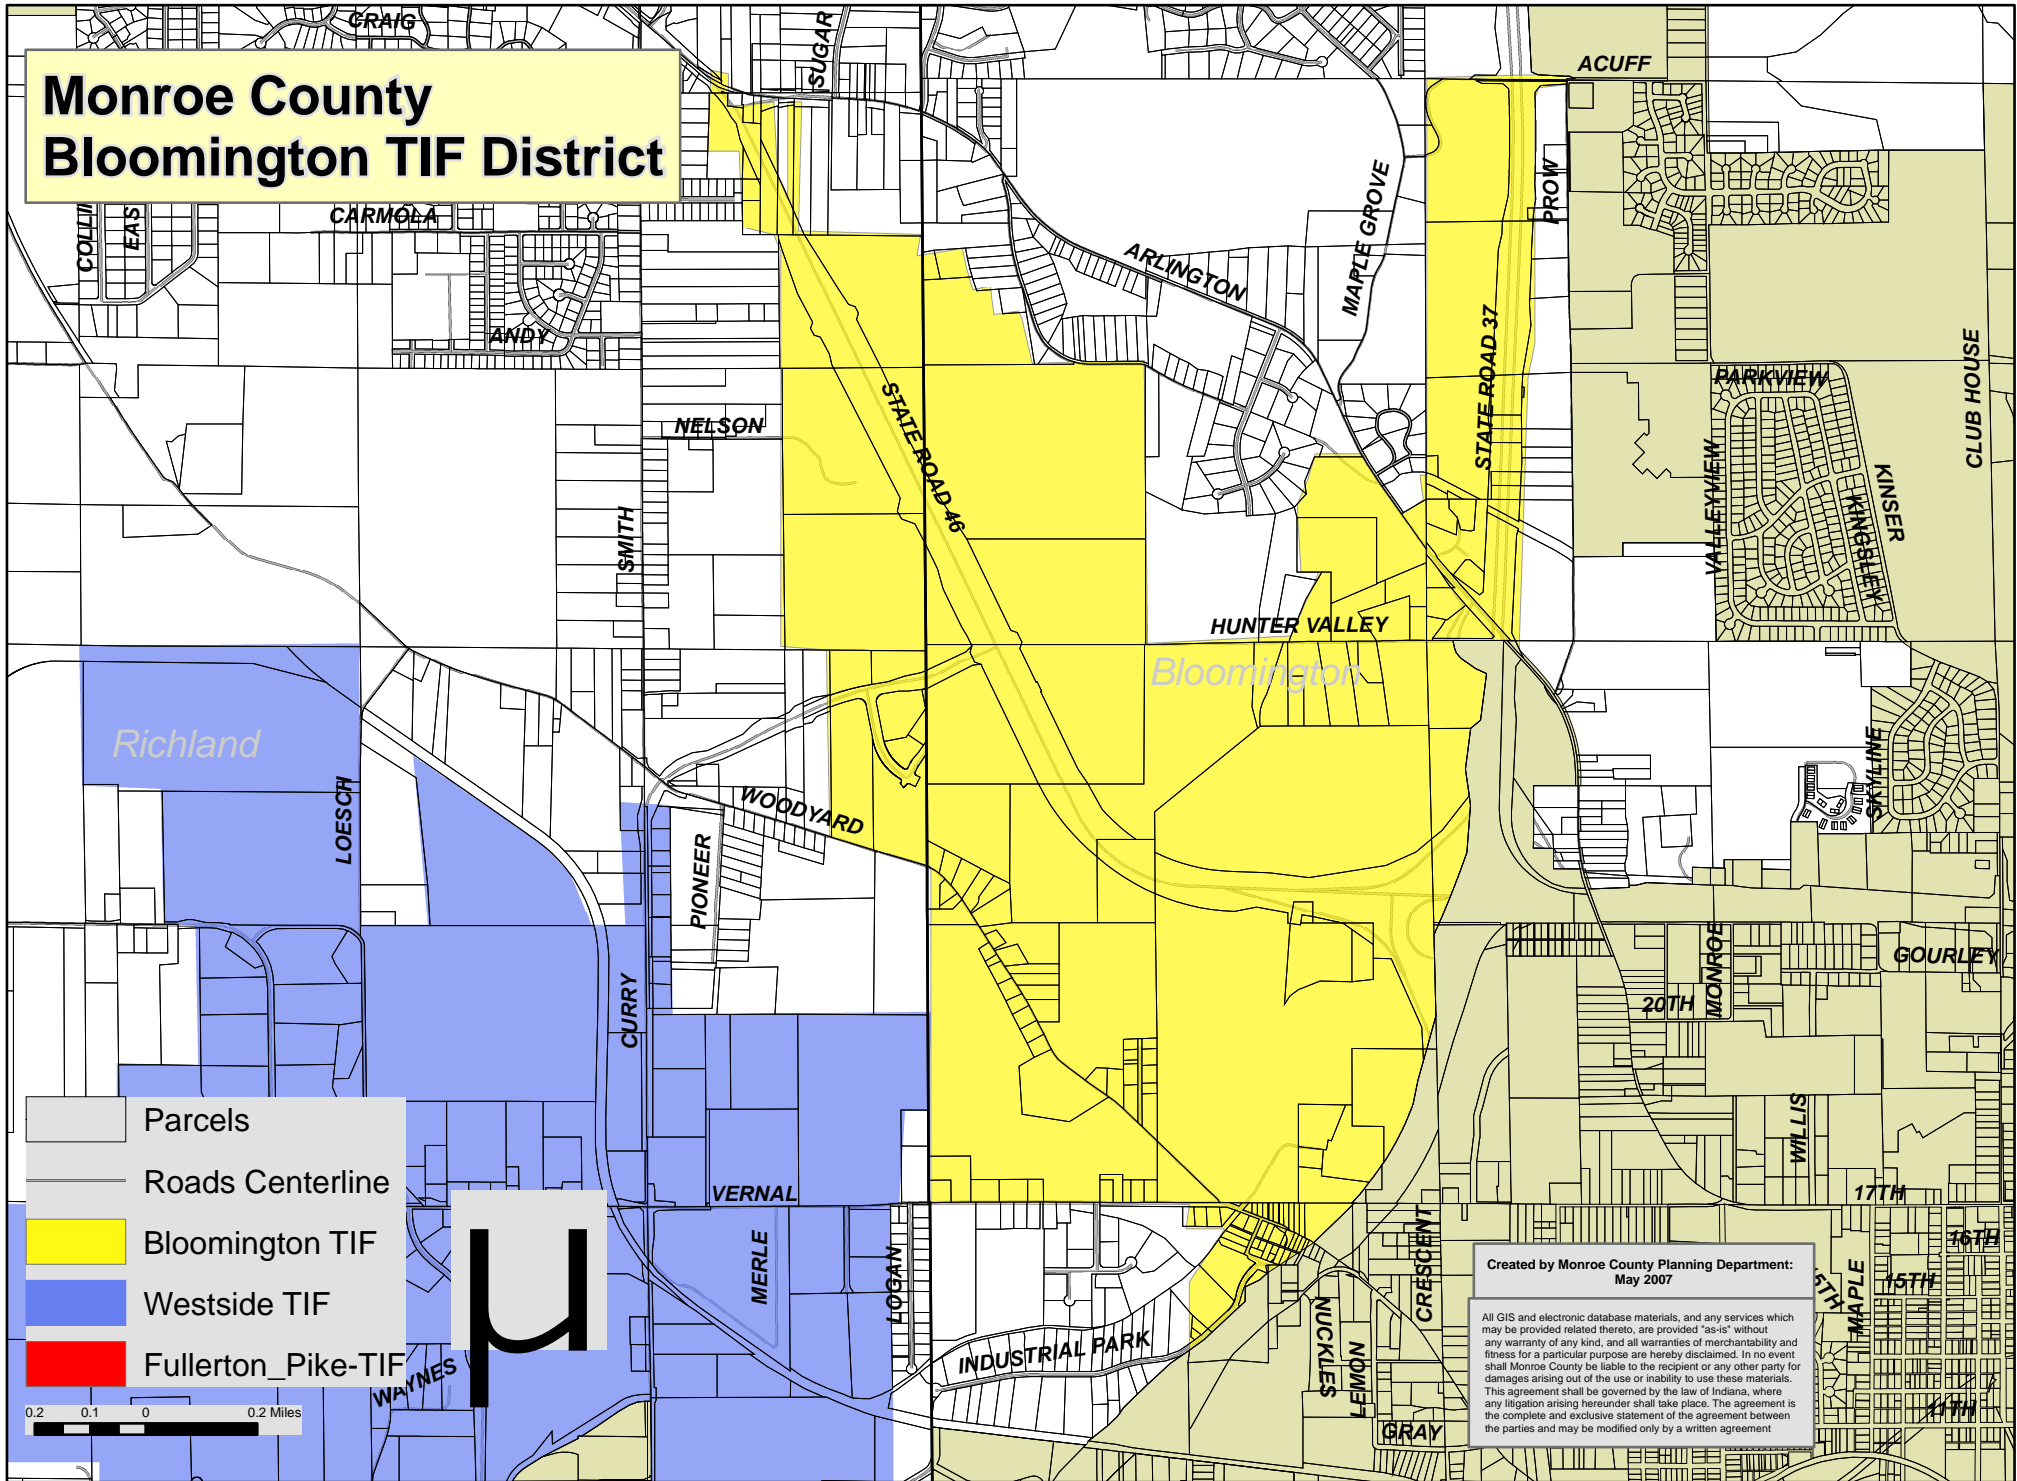

Monroe County Bloomington TIF District

- Parcels
- Roads Centerline
- Bloomington TIF
- Westside TIF
- Fullerton_Pike-TIF